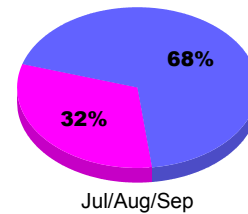

YTD Status Quo Clubs 2011-2012

Status Quo Clubs Compared to Status Quo Members

Legend: Status Quo Clubs (Cyan), Total Status Quo Members (Green)

MEMBERSHIP

Membership Results
2011-2012

Membership
2010-2011

Month	Net Memb Goal	Actual New Memb	Actual Dropped Memb	Gain/Loss of Memb	Gain/Loss of Memb
Jul/Aug/Sep		20	-22	-2	-24
Totals		20	-22	-2	-24

Membership Results 2011-2012

Goal, New, Dropped, Gain/Loss

Legend: Goal (Cyan), Actual (Green), Dropped (Yellow), Gain Loss (Magenta)

Comparison of Membership Gain/Loss

Current Year Compared to the Previous Year

Legend: Current Year (Cyan), Previous Year (Green)

Gender Comparison 2011-2012

Legend: Male (Blue), Female (Magenta)

2011-2012 GMT Reports for District (or Undistricted) **District 19 D BRITISH**