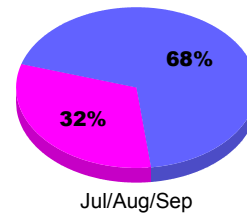

YTD Status Quo Clubs 2011-2012

Status Quo Clubs Compared to Status Quo Members

Legend: Status Quo Clubs (Cyan), Total Status Quo Members (Green)

MEMBERSHIP

**Membership Results
2011-2012**

**Membership
2010-2011**

Month	Net Memb Goal	Actual New Memb	Actual Dropped Memb	Gain/Loss of Memb	Gain/Loss of Memb
Jul/Aug/Sep		23	-37	-14	-54
Totals		23	-37	-14	-54

Membership Results 2011-2012

Goal, New, Dropped, Gain/Loss

Legend: Goal (Cyan), Actual (Green), Dropped (Yellow), Gain Loss (Magenta)

Comparison of Membership Gain/Loss

Current Year Compared to the Previous Year

Legend: Current Year (Cyan), Previous Year (Green)

Gender Comparison 2011-2012

Jul/Aug/Sep

Legend: Male (Blue), Female (Magenta)